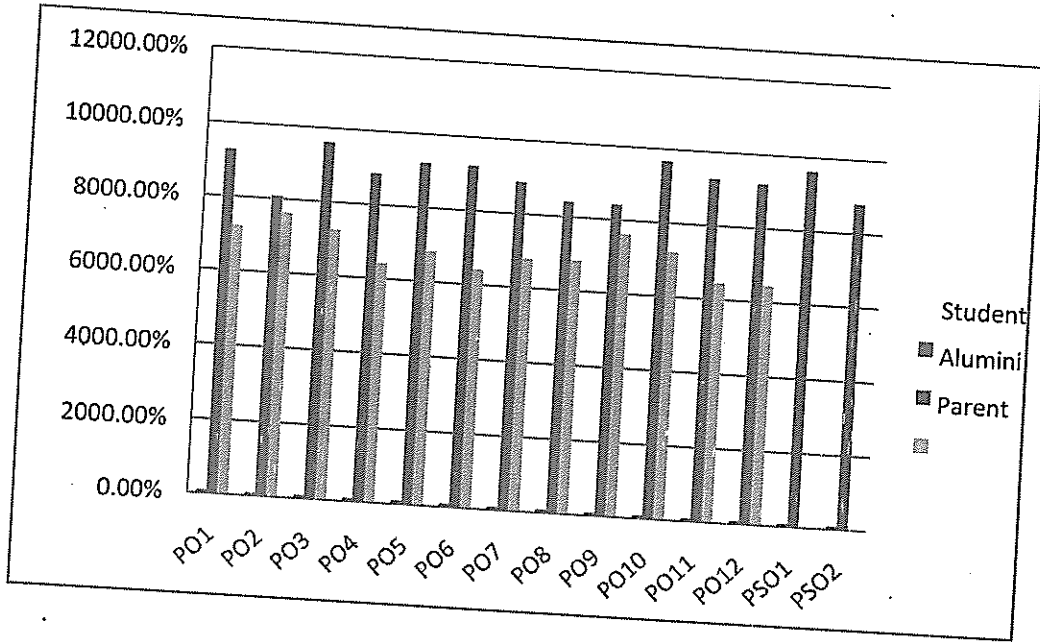

GOKARAJU RANGARAJU INSTITUTE OF ENGINEERING & TECHNOLOGY
DEPARTMENT OF DATA SCIENCE

2023-2024

PO's/PSO's	Student	Alumini	Parent
PO1	92.13%	92.88	72.26
PO2	84.21%	80.76	76.32
PO3	96.12%	96.12	72.54
PO4	96.21%	88.52	64.23
PO5	100.00%	92.25	68.23
PO6	91.56%	92.25	64.12
PO7	84.88%	88.73	68.05
PO8	92.53%	84.12	68.23
PO9	84.26%	84.12	76.24
PO10	84.26%	96.78	72.12
PO11	84.26%	92.78	64.56
PO12	88.23%	92.12	64.56
PSO1	86.52%	96.21	
PSO2	90.23%	88.12	

Indirect Feedback Analysis

HOD